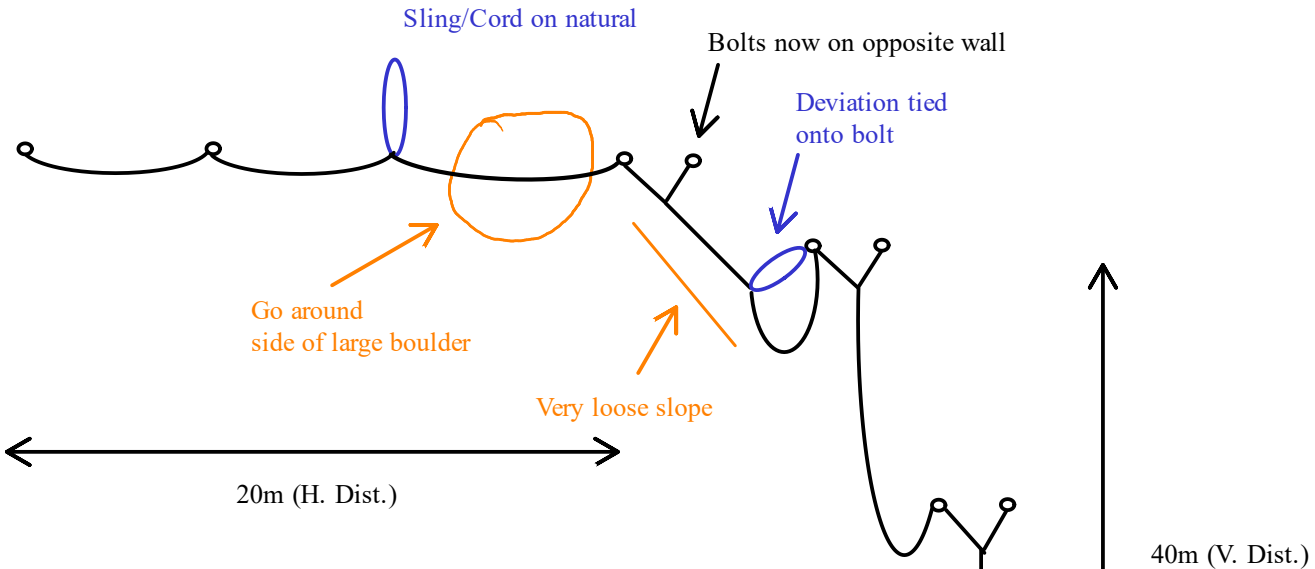

(1)

(2)

(3)

### Salamander Queen Rigging Guide

100m should be sufficient for the main pitch  
 All rigged on through bolts  
 Main pitch is loose, it is recommended to go up and down one at a time