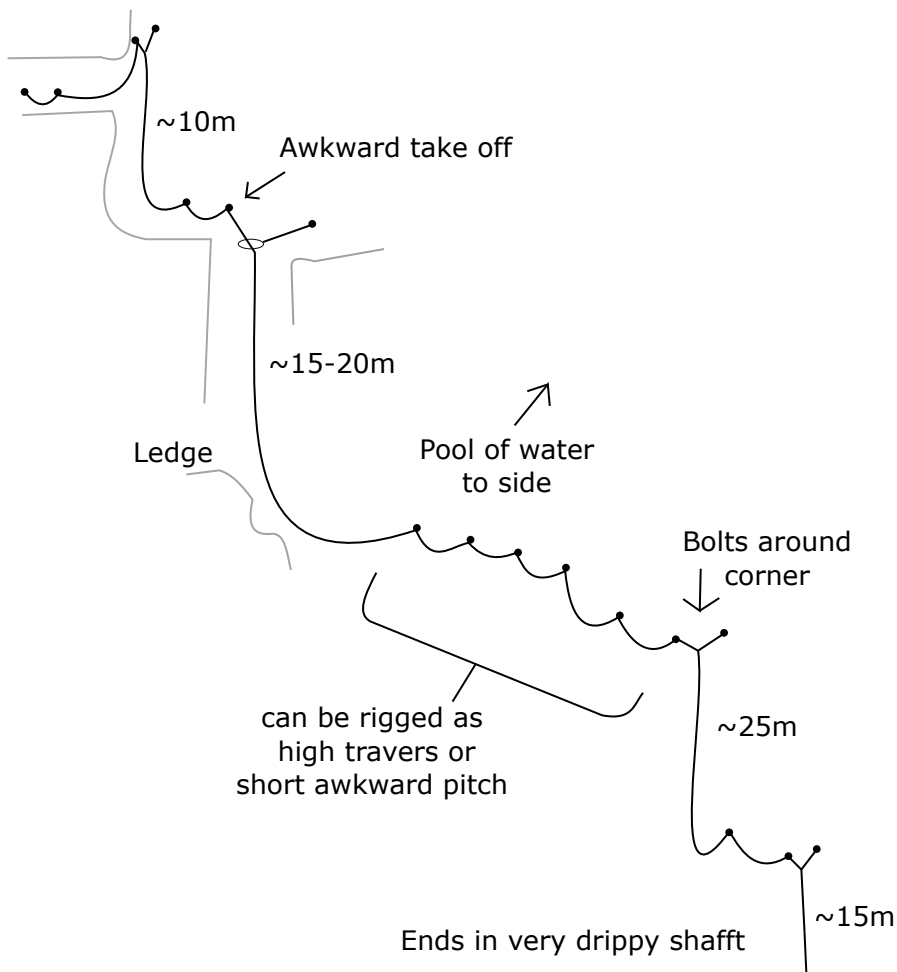

Champagne On Ice Rigging Guide 2016

Pitches 1 and 2

Pitch 1

- 110m rope
- 17 bolts
- 1 deviation

Pitch 2

- 65m rope
- 13 bolts