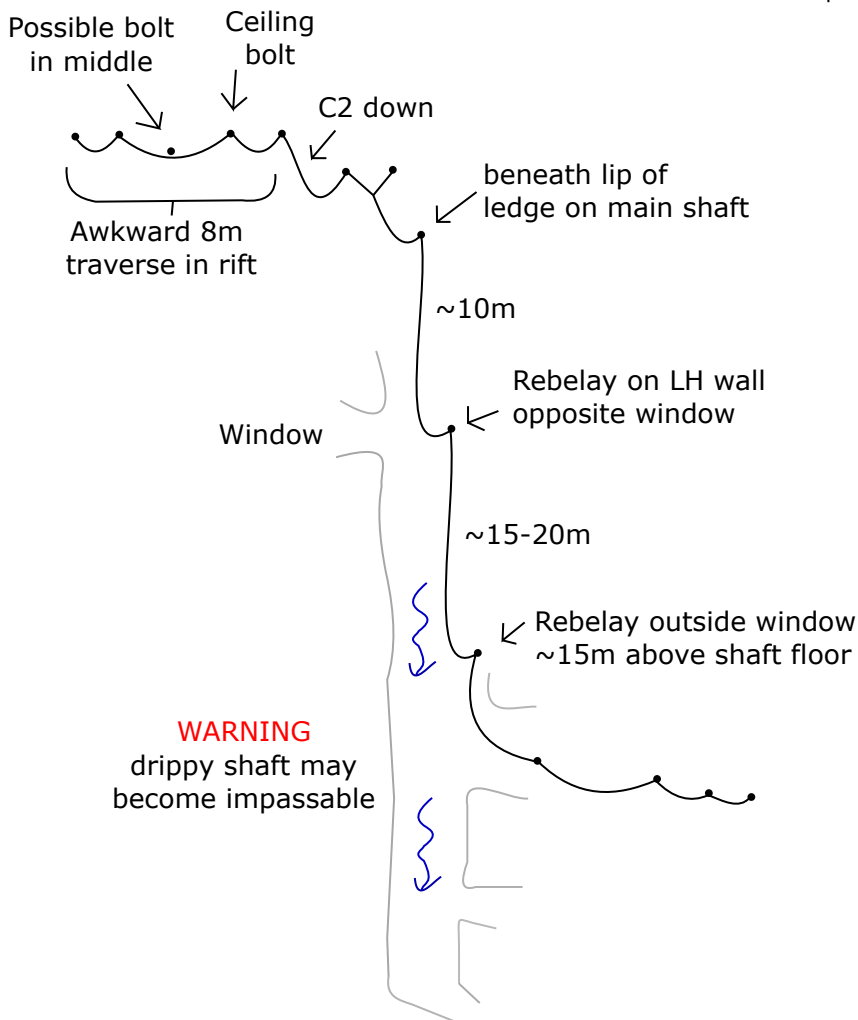

Champagne On Ice Rigging Guide 2016

Pitches 1 and 2

Pitch 1

- 110m rope
- 17 bolts
- 1 deviation

Pitch 2

- 65m rope
- 13 bolts