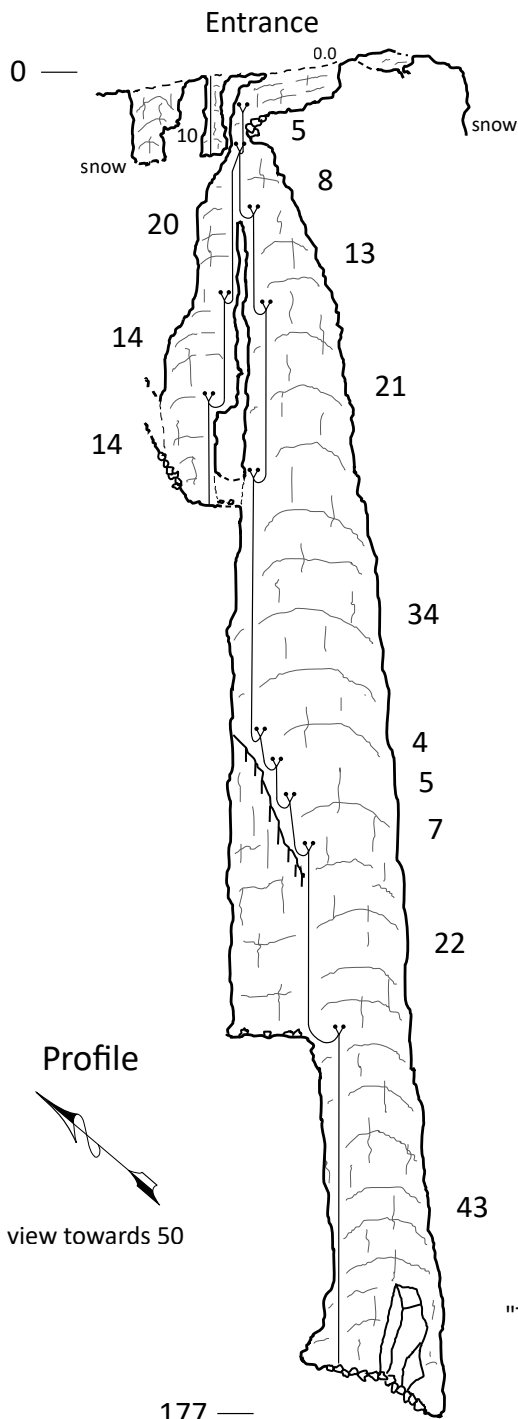

# Purple Lupine Shaft

Loser Plateau, Styria, Austria

Length: 261 m Depth: 177 m

Tag: 214-NP-01

DistoX2 survey in July 2015

by Mike Futrell, Andrea Futrell,  
Elaine Olivier, Michael Sargent, Elliot Smith

Profile

view towards 50

"The biggest rock  
in the world"