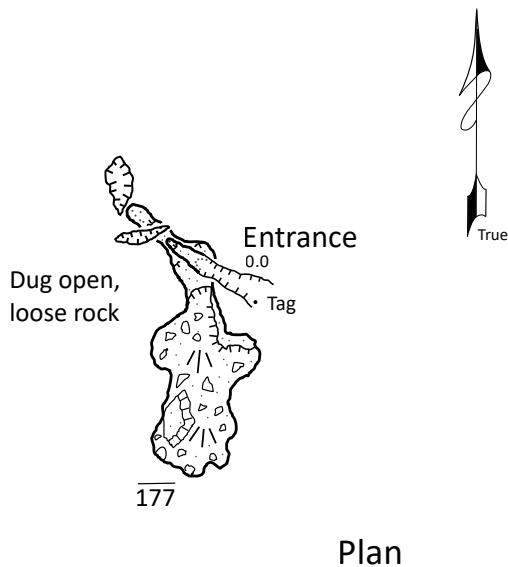

# Purple Lupine Shaft

Loser Plateau, Styria, Austria

Length: 261 m Depth: 177 m

Tag: 214-NP-01

DistoX2 survey in July 2015

by Mike Futrell, Andrea Futrell,  
Elaine Olivier, Michael Sargent, Elliot Smith

Profile

view towards 50

"The biggest rock  
in the world"