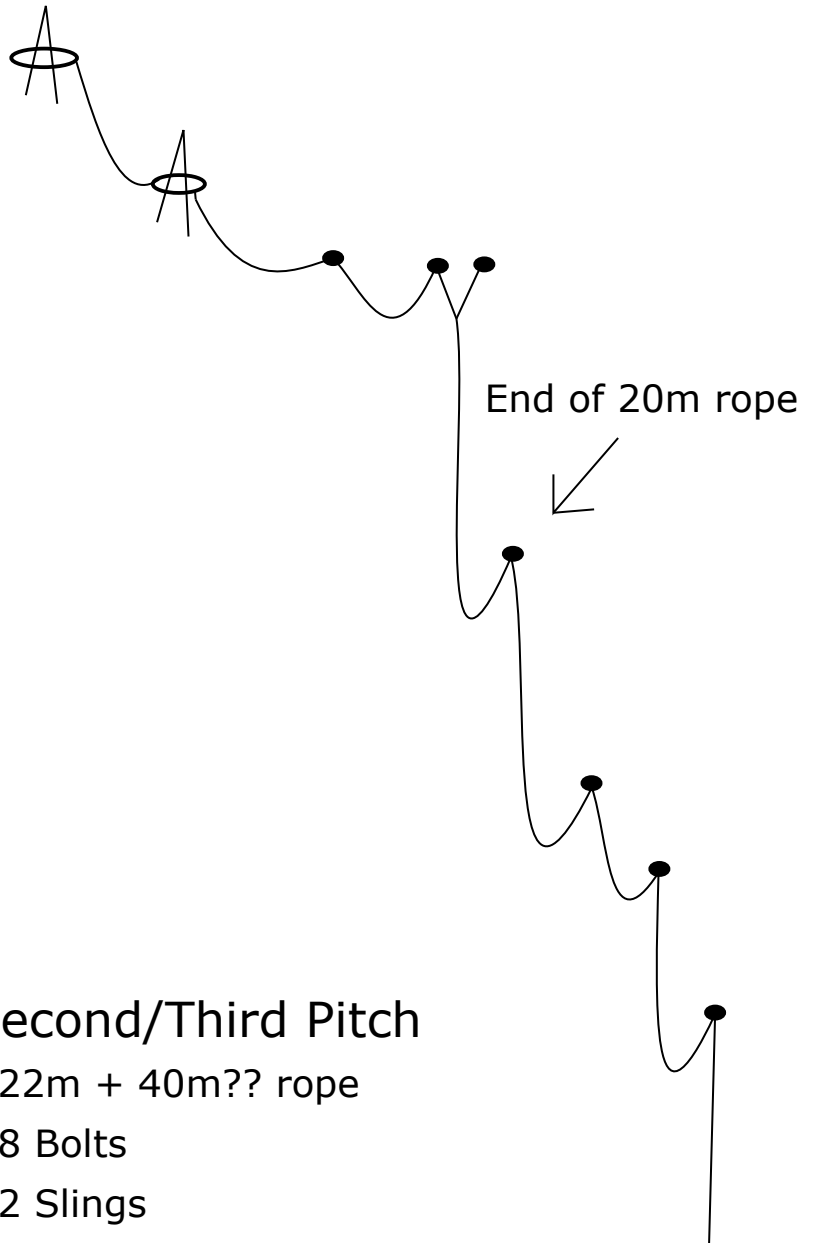

Sloppy Seconds 2017 Rigging Guide

First Pitch:

- 70m rope total
- 20m + 50m
- 7 Bolts
- 2 slings

Second/Third Pitch

- 22m + 40m?? rope
- 8 Bolts
- 2 Slings
- 1 deviation

22m rope joins
40m? rope →