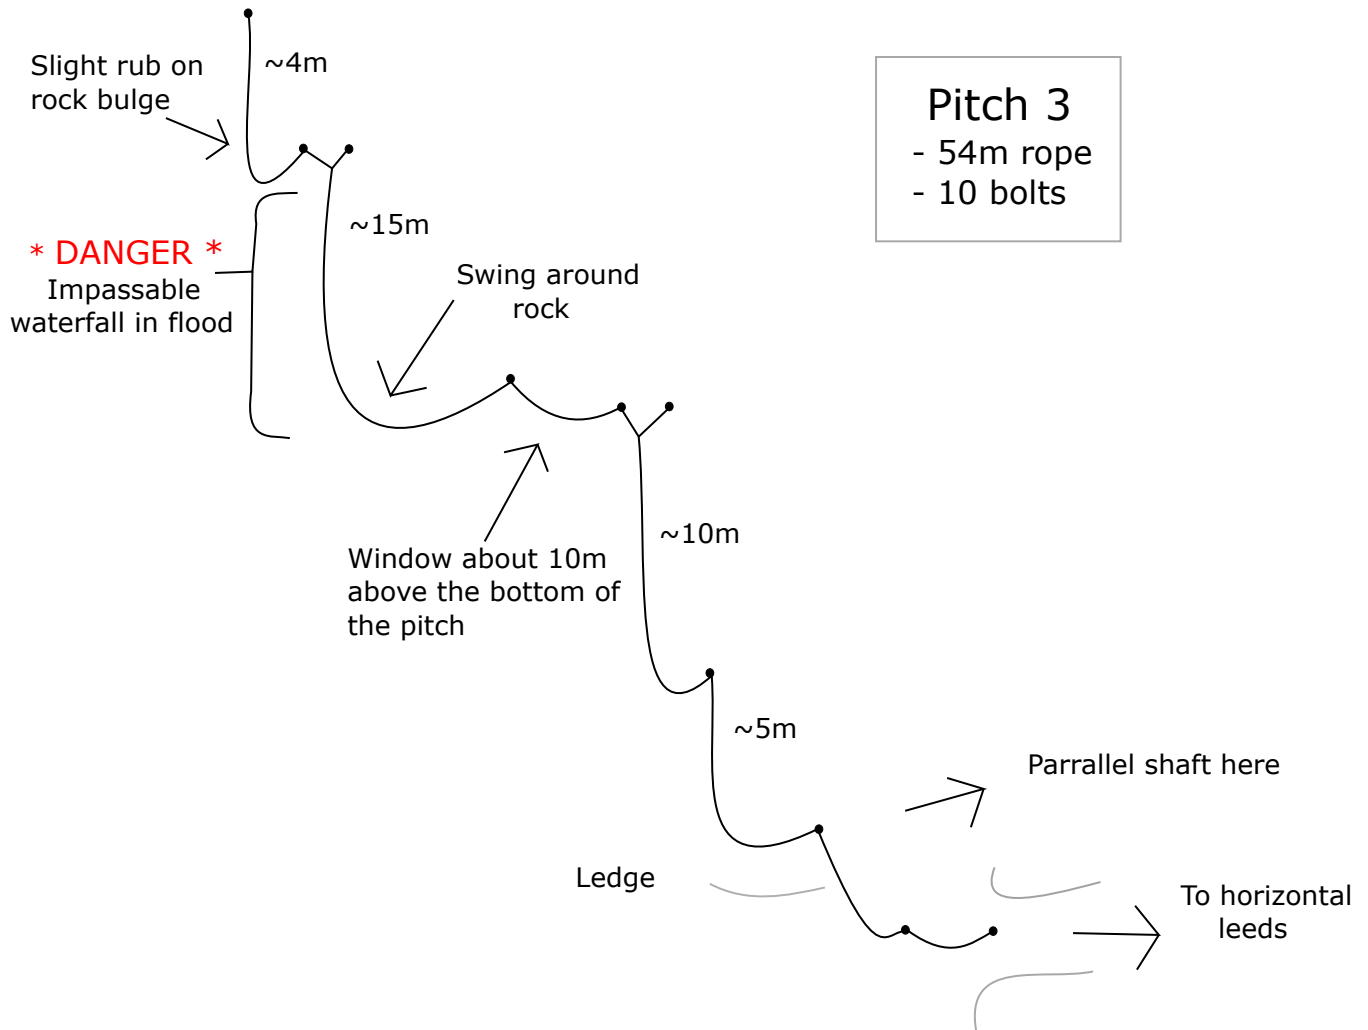

# Champagne on Ice Rigging Guide 2016

### Traverse 4

- 20m rope
- 6 bolts

### Pitch 5

- About 22m rope
- 1 bolt
- 1 natural

### Traverse 6

- Traverse around 1/2 big pitch
- Approximately 9 bolts
- About 25m rope