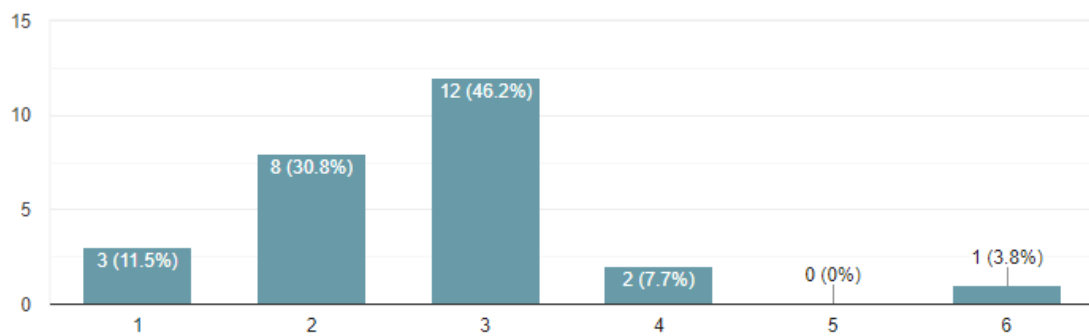

Expo Survey responses:

How likely are you to be coming on Expo?

26 responses

How Long will you likely stay for expo? (based on expo being 6 weeks long, pick the number of weeks you would likely stay)

26 responses

What dates would you want expo to be? (based on Expo being 6 weeks long)

26 responses