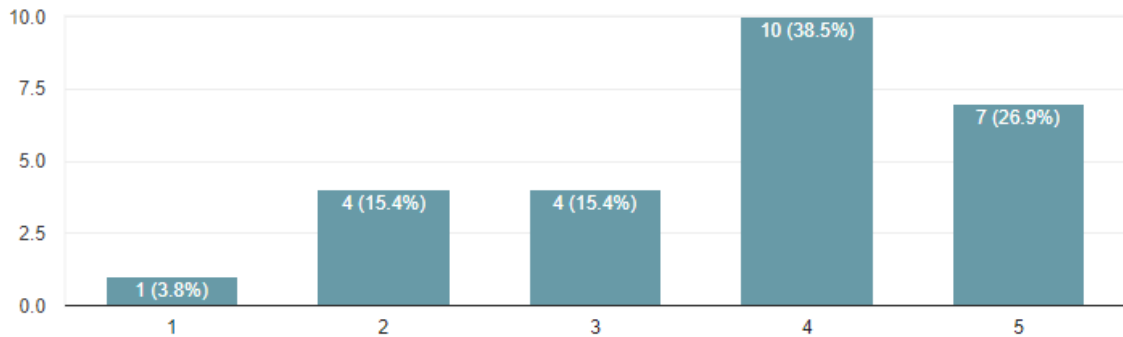

Expo Survey responses:

How likely are you to be coming on Expo?

26 responses

How Long will you likely stay for expo? (based on expo being 6 weeks long, pick the number of weeks you would likely stay)

26 responses

What dates would you want expo to be? (based on Expo being 6 weeks long)

26 responses