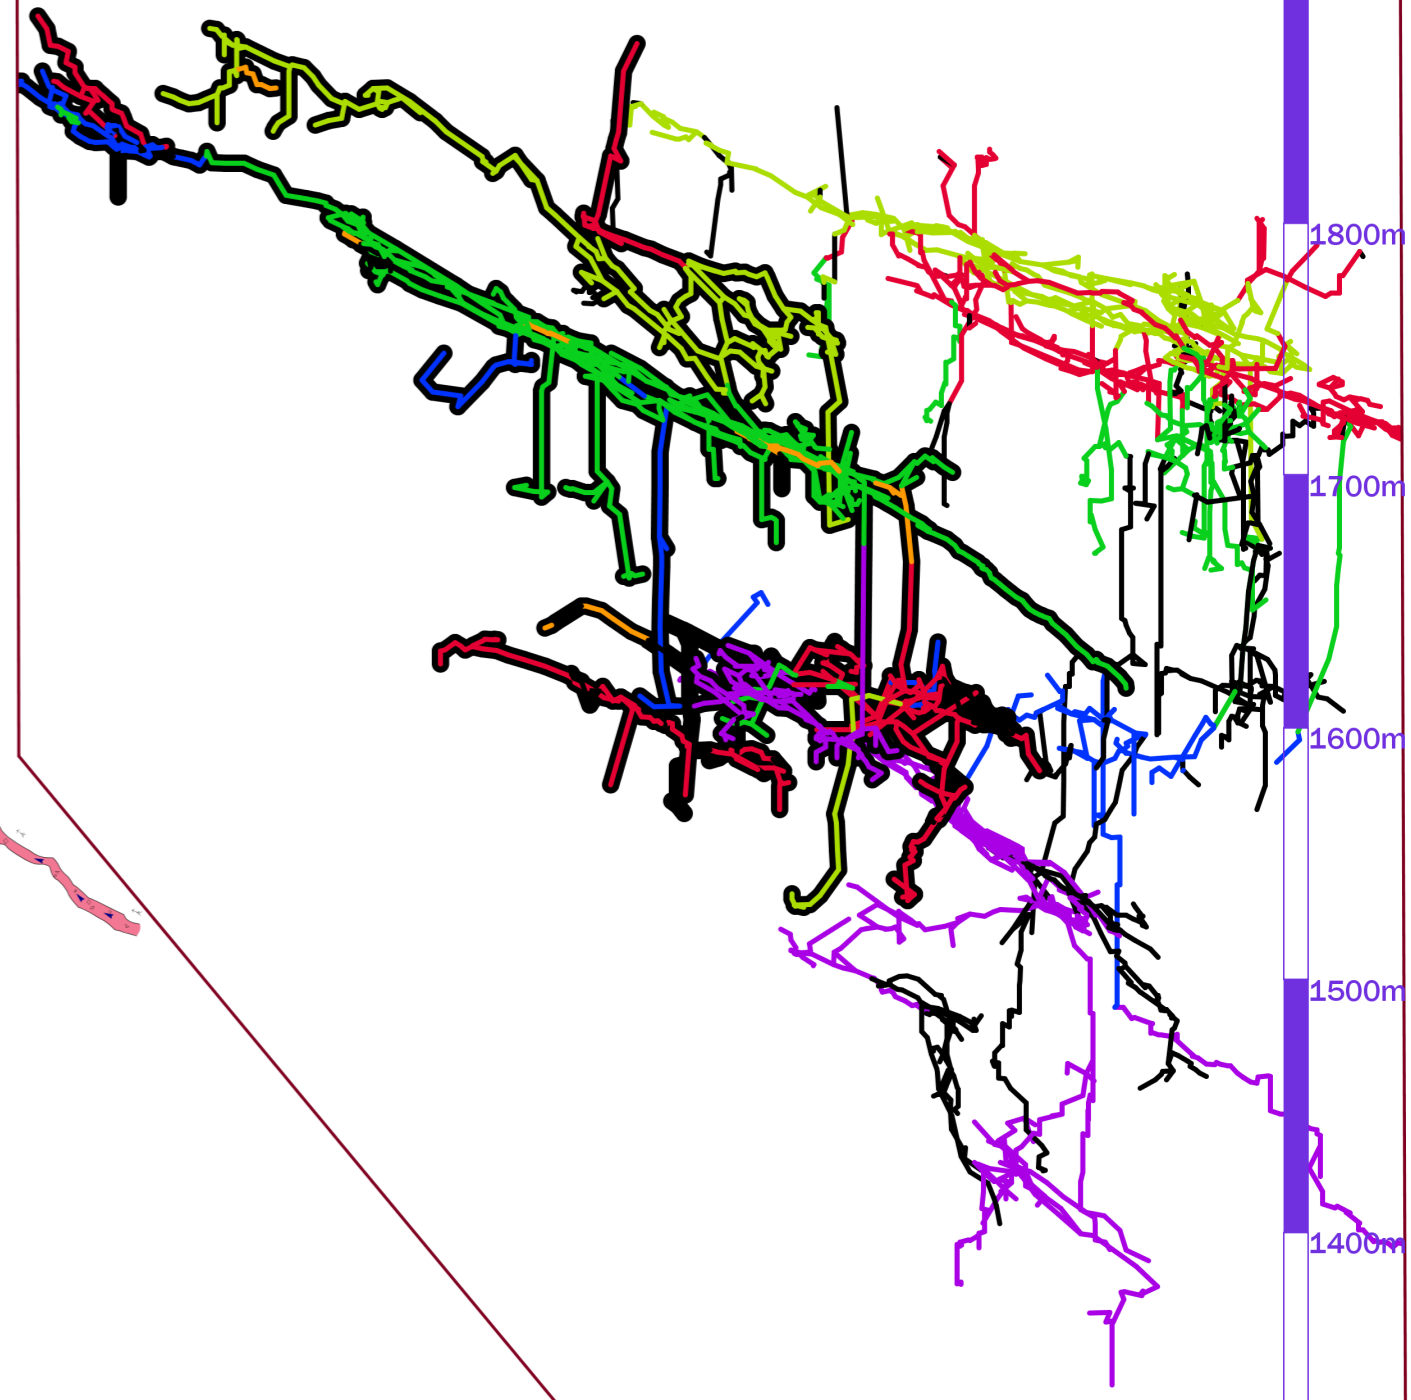

Projected Elevation facing 159°

Tunnockschacht

1623/258

Explored by CUCC 2006-2011

Loser Plateau, Totes Gebirge

Length 10169m, Depth 353m