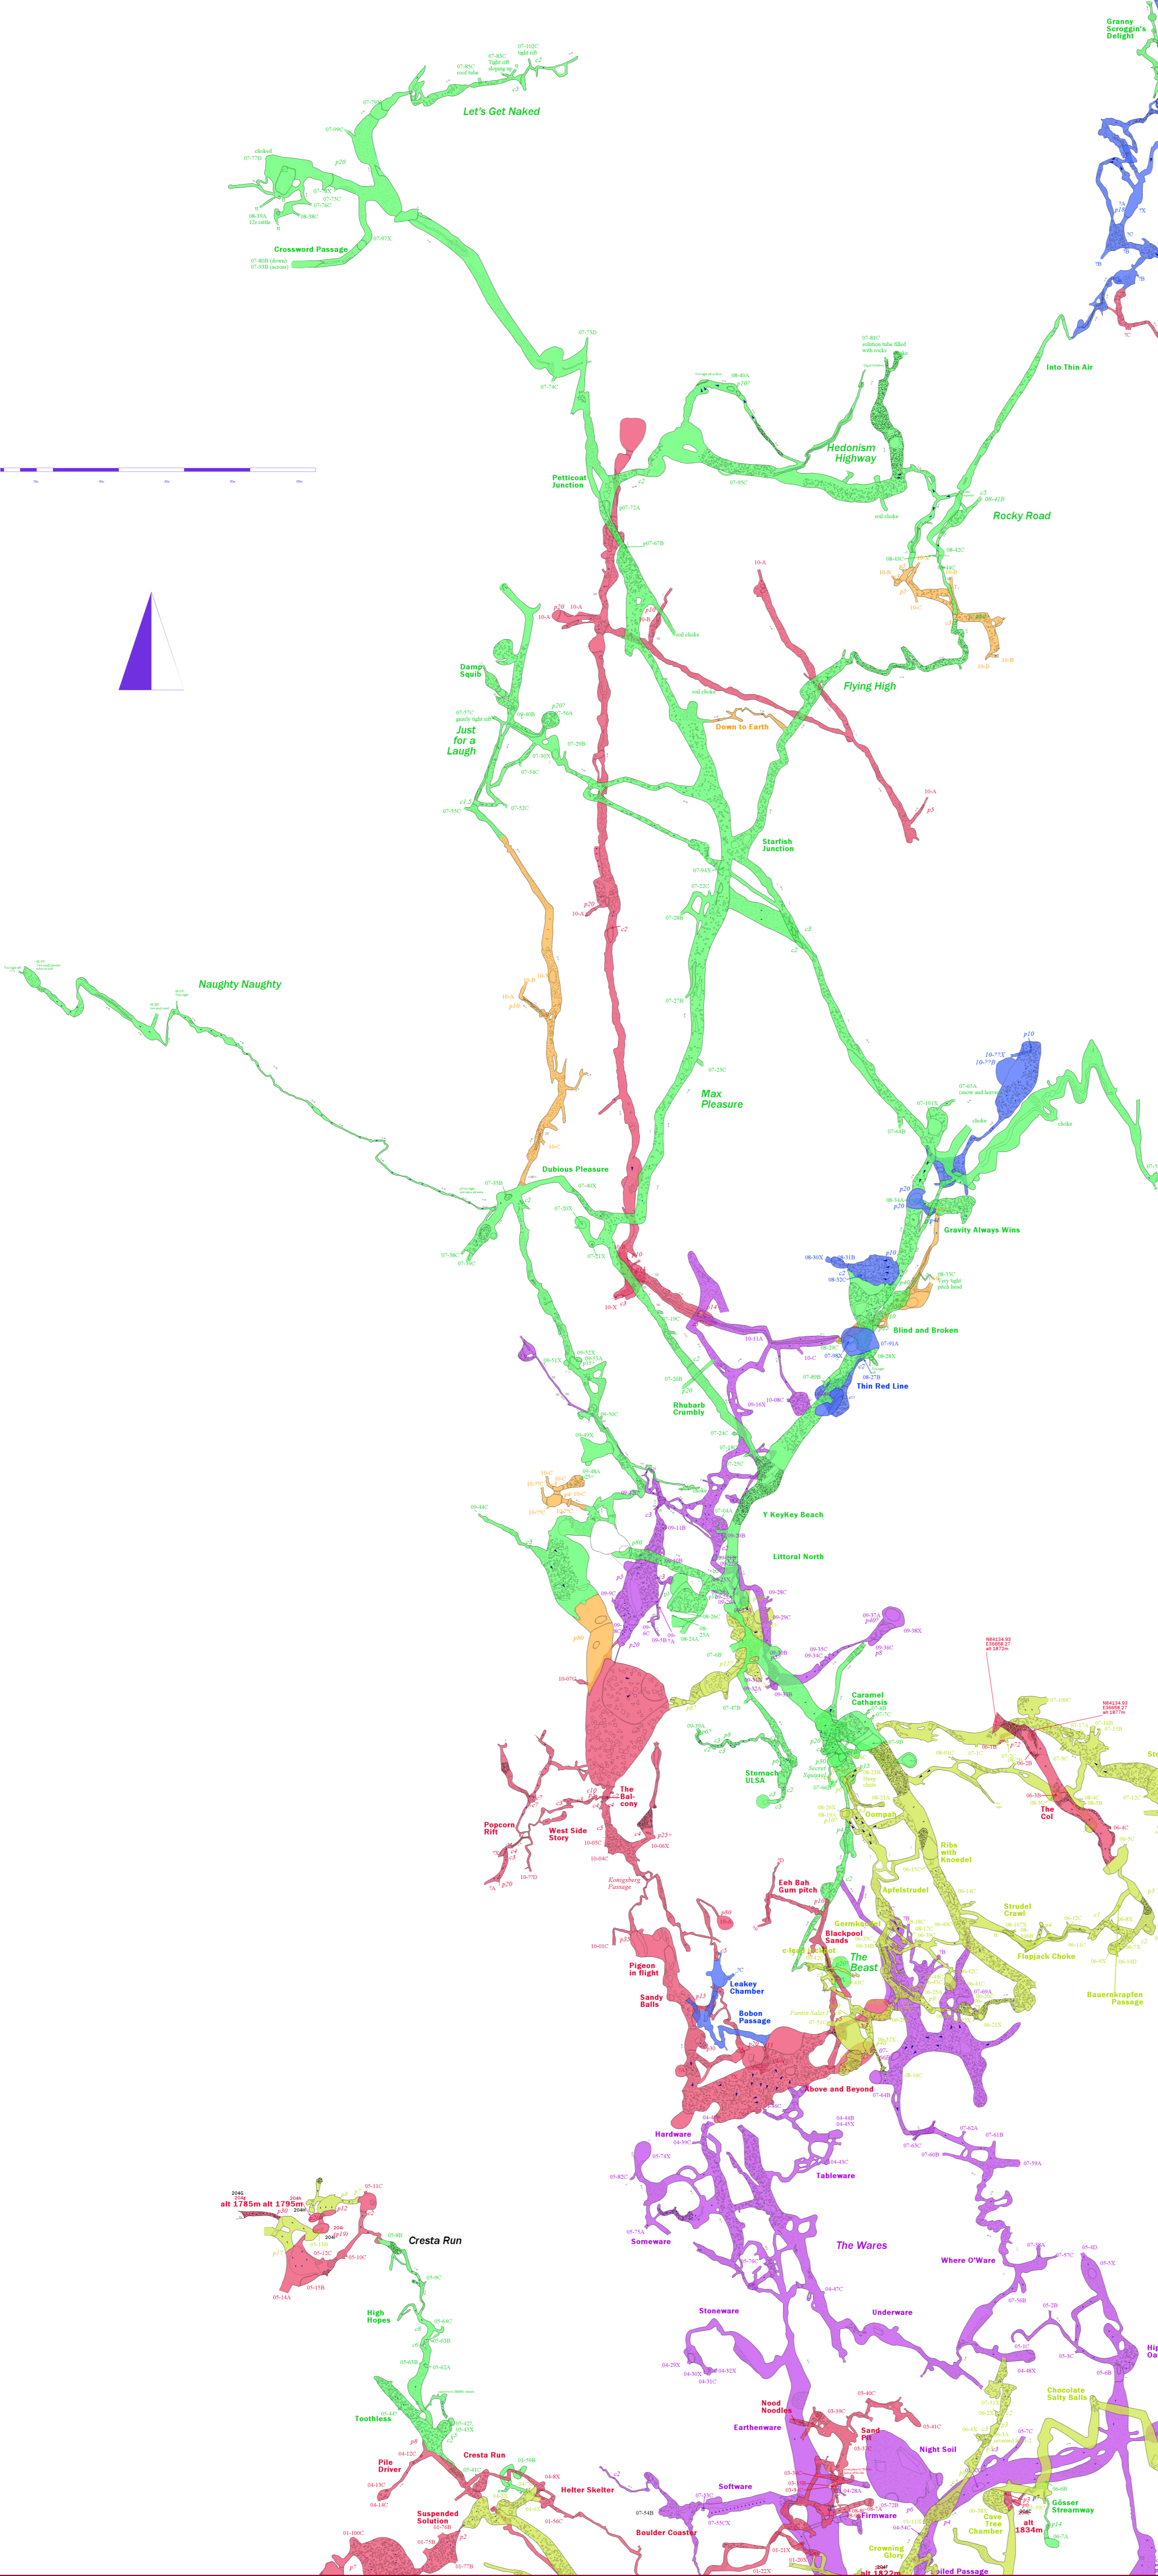

Projected Elevation facing 159°

Tunnockschacht

1623/258

Explored by CUCC 2006-2011

Loser Plateau, Totes Gebirge

Length 10169m, Depth 353m